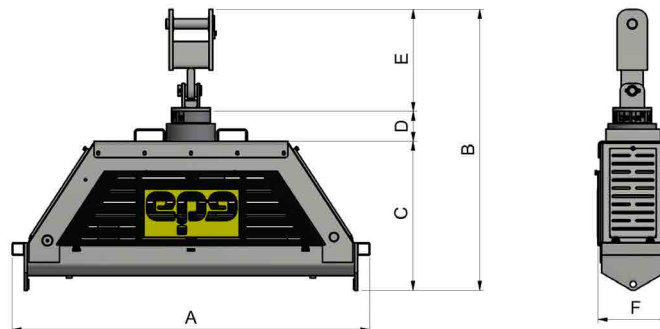

BASIC DATA

IDENTIFICATION

	EPE-VL90	EPE-SVP130	EPE-SVP250
Lifting capacity (tons)	9	13	22
Operating weight (kg)	1100	1800	2200

DIMENSIONS

	EPE-VL90	EPE-SVP130	EPE-SVP250
-A- Overall width (mm)	2890	2890	2890
-B- Overall height (mm)	2193	2193	2315
-C- Height (minus rotating head, mm)	1245	1245	1350
-D- Height of rotating head (mm)	248	248	248
-E- Height of yoke attachment (mm)	720	800	800
-F- Depth (mm)	600	720	720

ENGINE

	EPE-VL90	EPE-SVP130	EPE-SVP250
Net rated Power ISO 9249 (kW)	8,8	12	12
Diesel capacity (L)	10	30	45

VACUUM

	EPE-VL90	EPE-SVP130	EPE-SVP250
Pump capacity (mcb/h)	50	100	160
Suction pressure (mbar)	40	60	60

ROTATOR

	EPE-VL90	EPE-SVP130	EPE-SVP250
Max torque (Nm)	3000	3500	8400
Max pressure (bar)	250	320	320
Oil flow volume (L/min)	20	20	30

EUROPIPELINEGROUP

Località Cascine Draghi
29013 Carpaneto Piacentino (PC)
ITALY

Registered Office
via Pontaccio 8
20121 Milan
ITALY

info@europipeline-equipment.com

www.europipeline-equipment.com